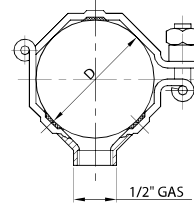

REGGITUBO OTTAG. EL.
OCTAG. PIPE HANGER PE.
COLLIER OCTOGONAL BL.
ABRAZADERA OCTAG. EL.

094 L

DN	D	gr
28	28,0	110
34	34,0	120
40	40,0	130
52	52,0	160
70	70,0	210
85	85,0	240
101	101,6	270
104	104,0	270

REGGITUBO OTTAG. EL.
OCTAG. PIPE HANGER PE.
COLLIER OCTOGONAL BL.
ABRAZADERA OCTAG. EL.

094 L

DN	D	gr
25	25,4	110
38	38,1	130
51	50,8	160
63	63,5	200
76	76,1	220
101	101,6	270
104	104,0	270

REGGITUBO OTTAG. EL.
OCTAG. PIPE HANGER ME.
COLLIER OCTOGONAL BF.
ABRAZADERA OCTAG. ER.

094 F

DN	D	gr
28	28,0	110
34	34,0	120
40	40,0	130
52	52,0	160
70	70,0	210
85	85,0	240
101	101,6	270
104	104,0	270

094 T

DN	D	gr
28	28,0	130
34	34,0	140
40	40,0	150
52	52,0	180
70	70,0	230
85	85,0	260
101	101,6	290
104	104,0	290

REGG. OTT. TRONCHETTO
STUB OCT. PIPE HANGER
COLLIER OCT. FOURREAU
ABR. OCT. ESPÁRRAGO

094 T