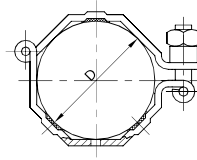

REGGITUBO OTTAG. EL.
OCTAG. PIPE HANGER PE.
COLLIER OCTOGONAL BL.
ABRAZADERA OCTAG. EL.

094 L

DN	D	gr
28	28,0	110
34	34,0	120
40	40,0	130
52	52,0	160
70	70,0	210
85	85,0	240
101	101,6	270
104	104,0	270

REGGITUBO OTTAG. EL.
OCTAG. PIPE HANGER PE.
COLLIER OCTOGONAL BL.
ABRAZADERA OCTAG. EL.

094 L

DN	D	gr
25	25,4	110
38	38,1	130
51	50,8	160
63	63,5	200
76	76,1	220
101	101,6	270
104	104,0	270

REGGITUBO OTTAG. EL.
OCTAG. PIPE HANGER ME.
COLLIER OCTOGONAL BF.
ABRAZADERA OCTAG. ER.

094 F

DN	D	gr
28	28,0	110
34	34,0	120
40	40,0	130
52	52,0	160
70	70,0	210
85	85,0	240
101	101,6	270
104	104,0	270