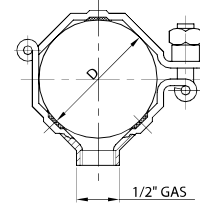

REGGITUBO OTTAG. EL.
OCTAG. PIPE HANGER PE.
COLLIER OCTOGONAL BL.
ABRAZADERA OCTAG. EL.

094 L

DN	D	gr
28	28,0	110
34	34,0	120
40	40,0	130
52	52,0	160
70	70,0	210
85	85,0	240
101	101,6	270
104	104,0	270

REGGITUBO OTTAG. EL.
OCTAG. PIPE HANGER PE.
COLLIER OCTOGONAL BL.
ABRAZADERA OCTAG. EL.

094 L

DN	D	gr
25	25,4	110
38	38,1	130
51	50,8	160
63	63,5	200
76	76,1	220
101	101,6	270
104	104,0	270

REGGITUBO OTTAG. EL.
OCTAG. PIPE HANGER ME.
COLLIER OCTOGONAL BF.
ABRAZADERA OCTAG. ER.

094 F

DN	D	gr
28	28,0	110
34	34,0	120
40	40,0	130
52	52,0	160
70	70,0	210
85	85,0	240
101	101,6	270
104	104,0	270

REGGITUBO OTTAG. EF.
OCTAG. PIPE HANGER ME.
COLLIER OCTOGONAL BF.
ABRAZADERA OCTAG. ER.

094 F

DN	D	gr
25	25,4	110
38	38,1	130
51	50,8	160
63	63,5	200
76	76,1	220
101	101,6	270
104	104,0	270

REGG. OTT. TRONCHETTO
STUB OCT. PIPE HANGER
COLLIER OCT. FOURREAU
ABR. OCT. ESPÁRRAGO

094 T

DN	D	gr
28	28,0	130
34	34,0	140
40	40,0	150
52	52,0	180
70	70,0	230
85	85,0	260
101	101,6	290
104	104,0	290

REGG. OTT. TRONCHETTO
STUB OCT. PIPE HANGER
COLLIER OCT. FOURREAU
ABR. OCT. ESPÁRRAGO

094 T

DN	D	gr
25	25,4	130
38	38,1	150
51	50,8	180
63	63,5	220
76	76,1	240
101	101,6	290
104	104,0	290

TRONCHETTO FILETTATO
THREADED PIPE
FOURREAU FILETÉ
ESPÁRRAGO

095 G

Cod.	G	L
095 G 50	1/2"	50,0
095 G 100	1/2"	100,0
095 G 150	1/2"	150,0
095 G 200	1/2"	200,0