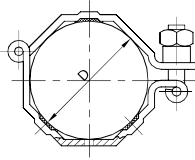

REGGITUBO OTTAG. EL.
OCTAG. PIPE HANGER PE.
COLLIER OCTOGONAL BL.
ABRAZADERA OCTAG. EL.

094 L

DN	D	gr
28	28,0	110
34	34,0	120
40	40,0	130
52	52,0	160
70	70,0	210
85	85,0	240
101	101,6	270
104	104,0	270

REGGITUBO OTTAG. EL.
OCTAG. PIPE HANGER PE.
COLLIER OCTOGONAL BL.
ABRAZADERA OCTAG. EL.

094 L

DN	D	gr
25	25,4	110
38	38,1	130
51	50,8	160
63	63,5	200
76	76,1	220
101	101,6	270
104	104,0	270

REGGITUBO OTTAG. EL.
OCTAG. PIPE HANGER ME.
COLLIER OCTOGONAL BF.
ABRAZADERA OCTAG. ER.

094 F

DN	D	gr
28	28,0	110
34	34,0	120
40	40,0	130
52	52,0	160
70	70,0	210
85	85,0	240
101	101,6	270
104	104,0	270